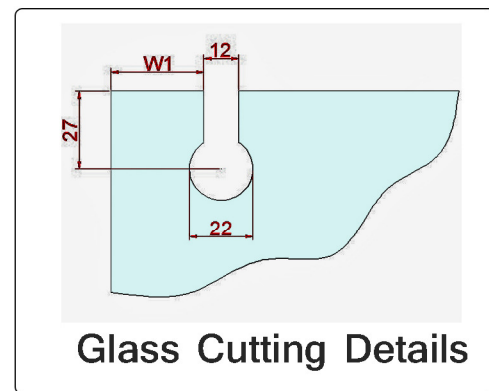

SLIDING SHOWERBOX SET OFFICE SEPERATION IN-DOOR

Includes:

- 1- Hang Rail Profile (3m)
- 2- Positioner (2pcs)
- 3- Hanging Wheel (2pcs)
- 4- Lead (1pcs)
- 5- Cover Profile (3m)
- 6- Profile Fixing Caps (2pcs)