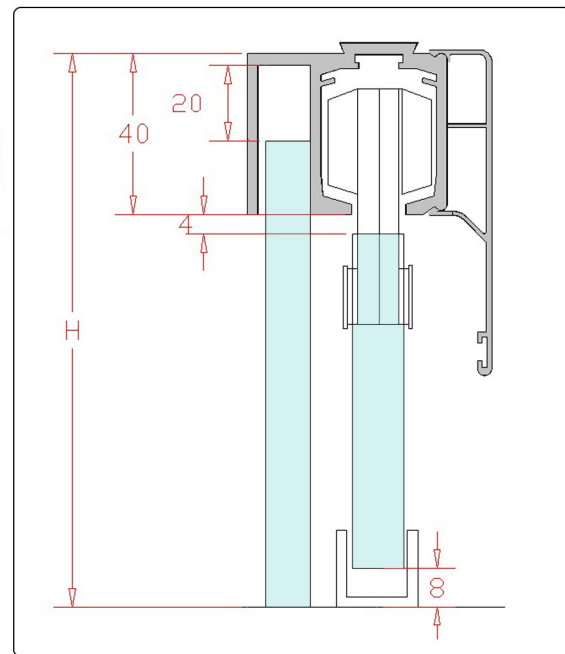

SLIDING SHOWERBOX SET OFFICE SEPERATION IN-DOOR

Includes:

- 1- Hang Rail Profile (3m)
- 2- Positioner (2pcs)
- 3- Hanging Wheel (2pcs)
- 4- Lead (1pcs)
- 5- Cover Profile (3m)
- 6- Profile Fixing Caps (2pcs)