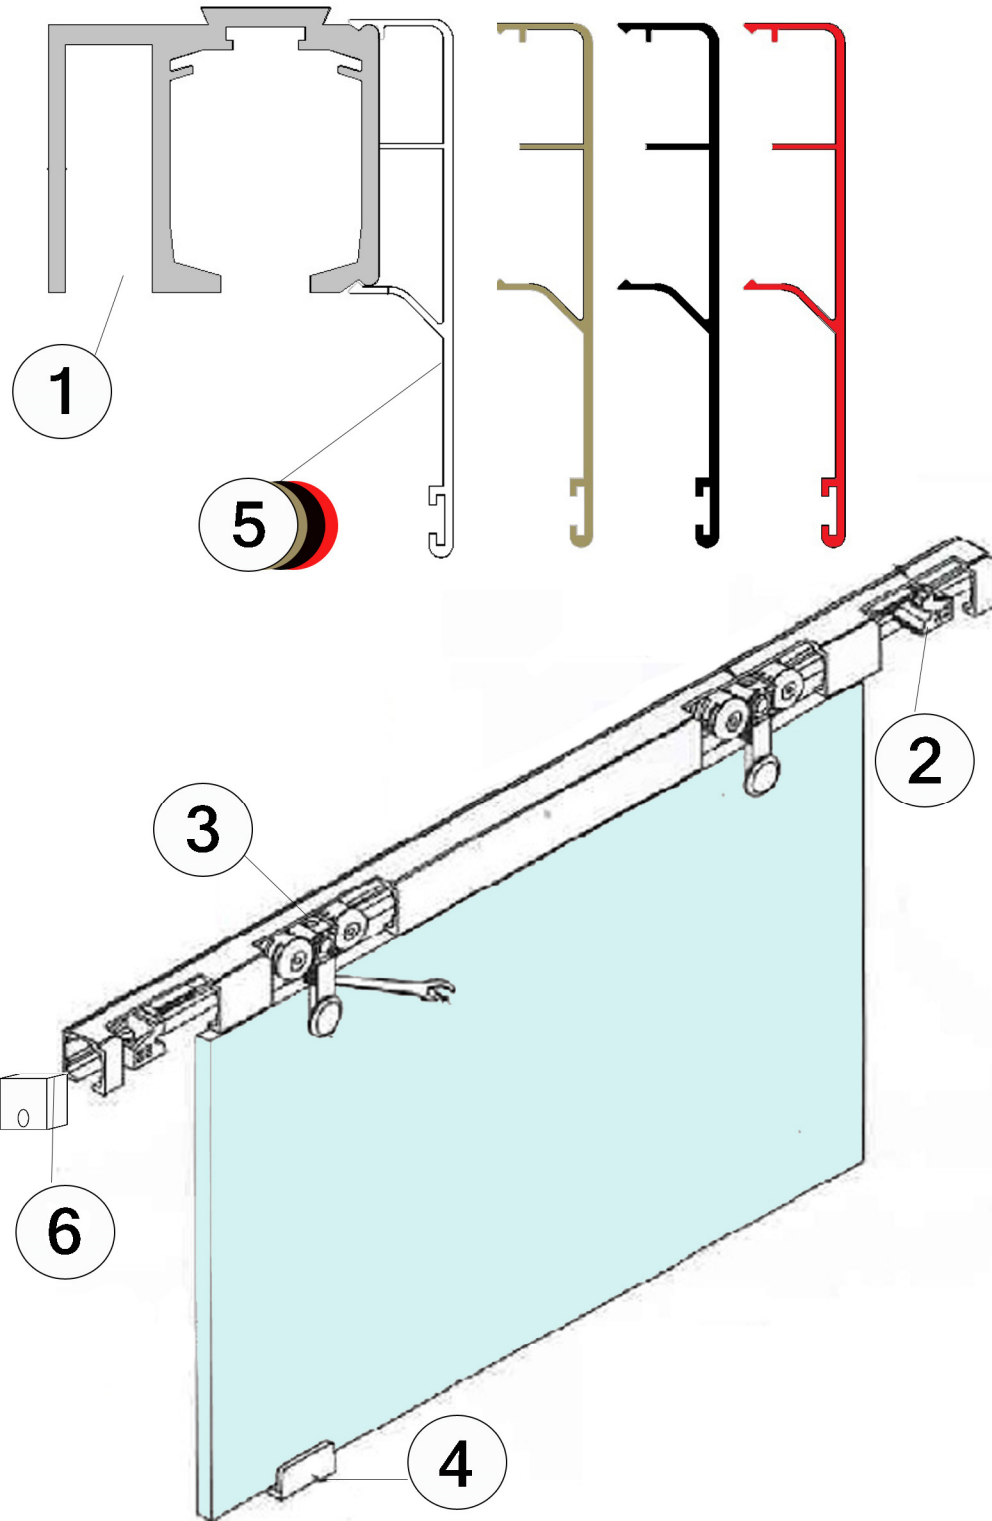

SLIDING SHOWERBOX SET OFFICE SEPERATION IN-DOOR

Includes:

- 1- Hang Rail Profile (3m)
- 2- Positioner (2pcs)
- 3- Hanging Wheel (2pcs)
- 4- Lead (1pcs)
- 5- Cover Profile (3m)
- 6- Profile Fixing Caps (2pcs)

OPTIONS - NOT INCLUDED